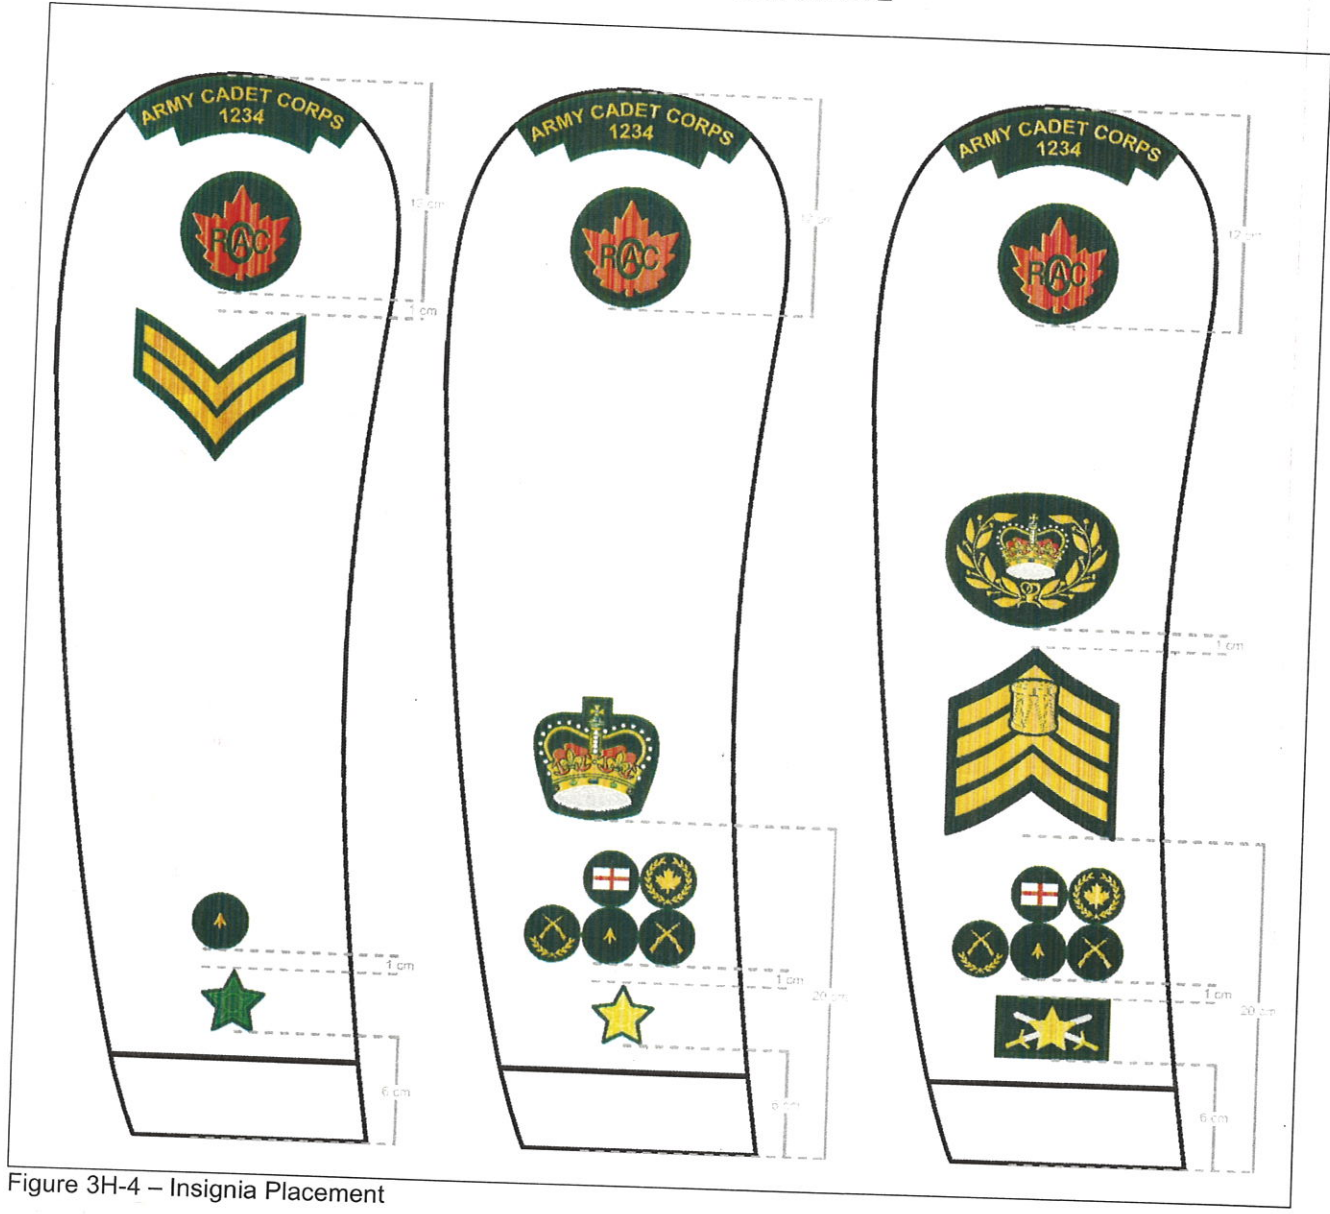

ARMY CADETS – RIGHT SLEEVE

Figure 3H-4 – Insignia Placement